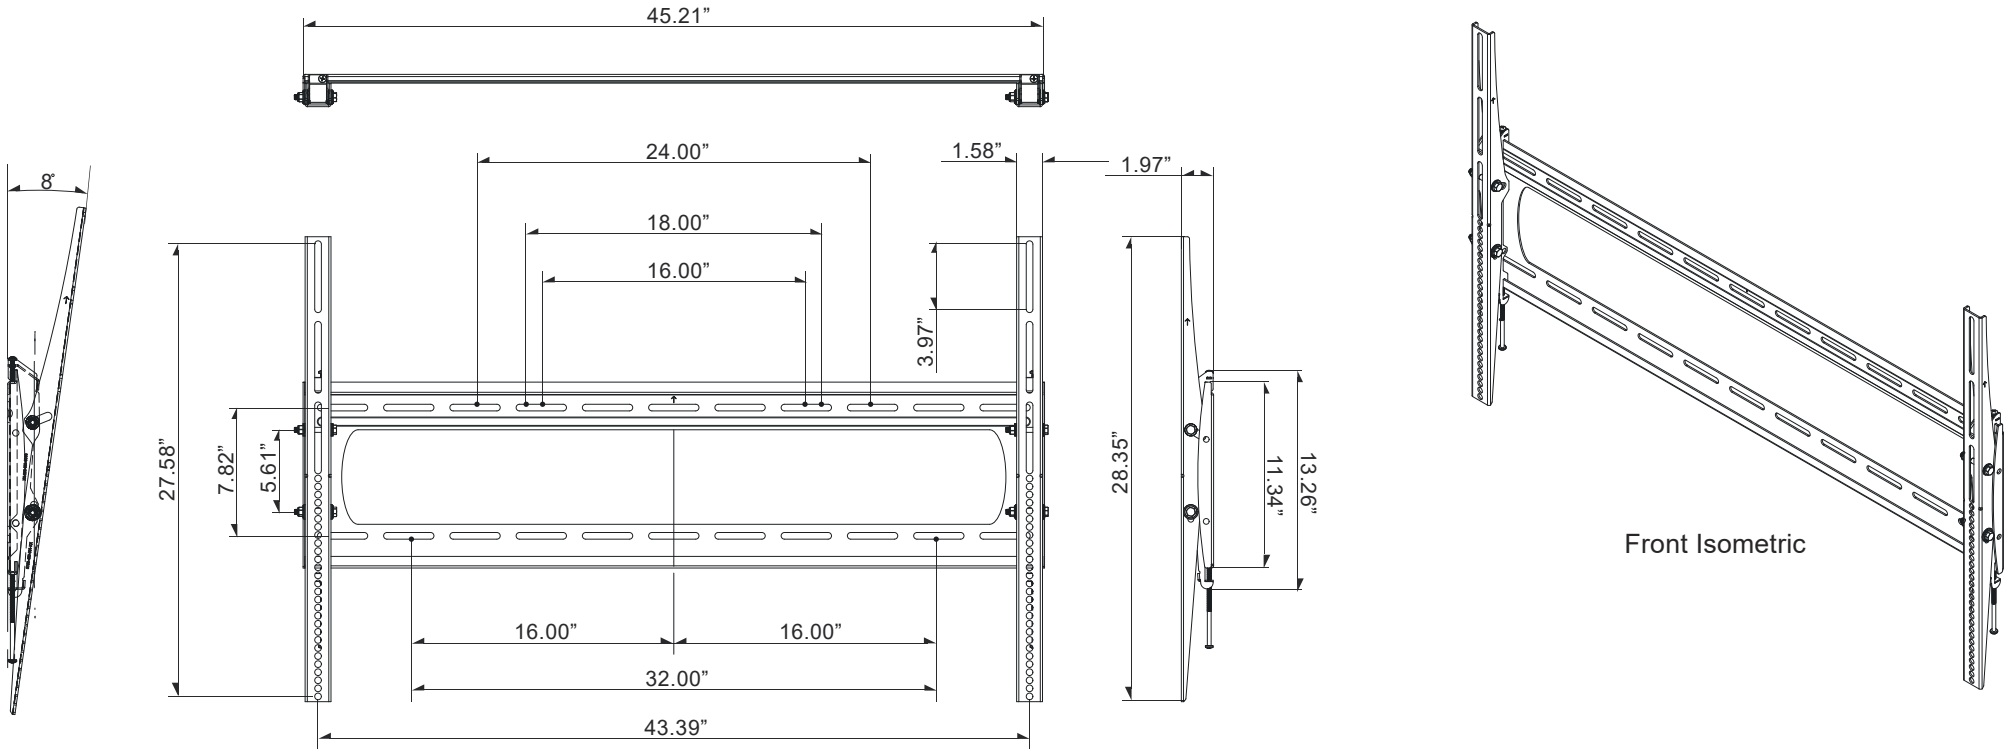

UNIT: INCH

MODEL NAME

PRODUCT DIMENSION

WB-4780

45.21 W x 1.97 D x 11.34 H: Bracket 28.35 (Inch)